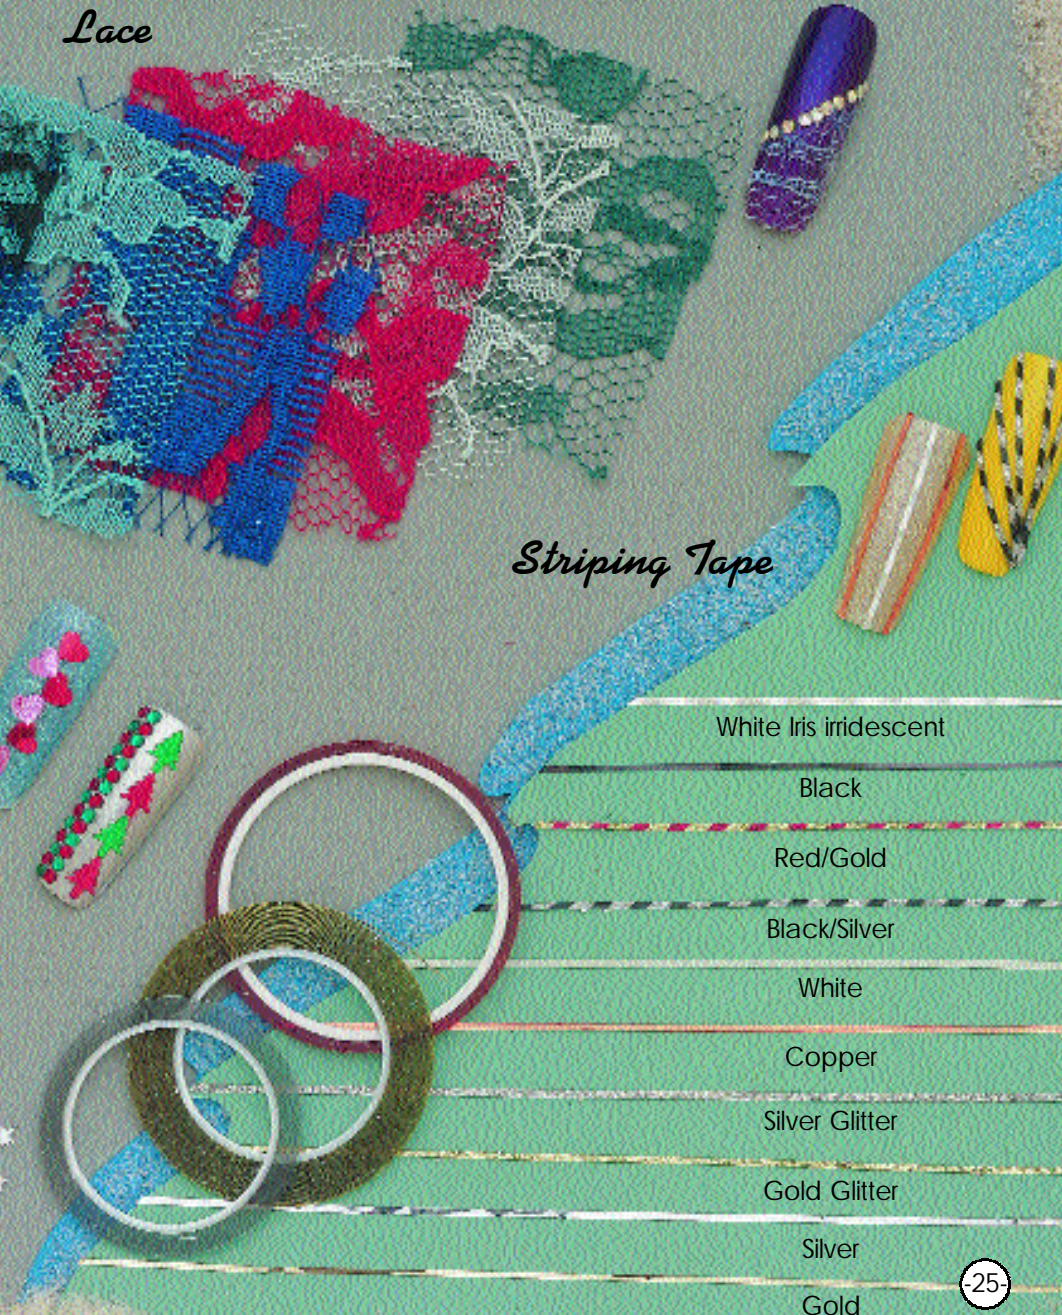

Nail Art

Mardi Gras

Lace

Heavy Metal

Striping Tape

- White Iris iridescent
- Black
- Red/Gold
- Black/Silver
- White
- Copper
- Silver Glitter
- Gold Glitter
- Silver
- Gold