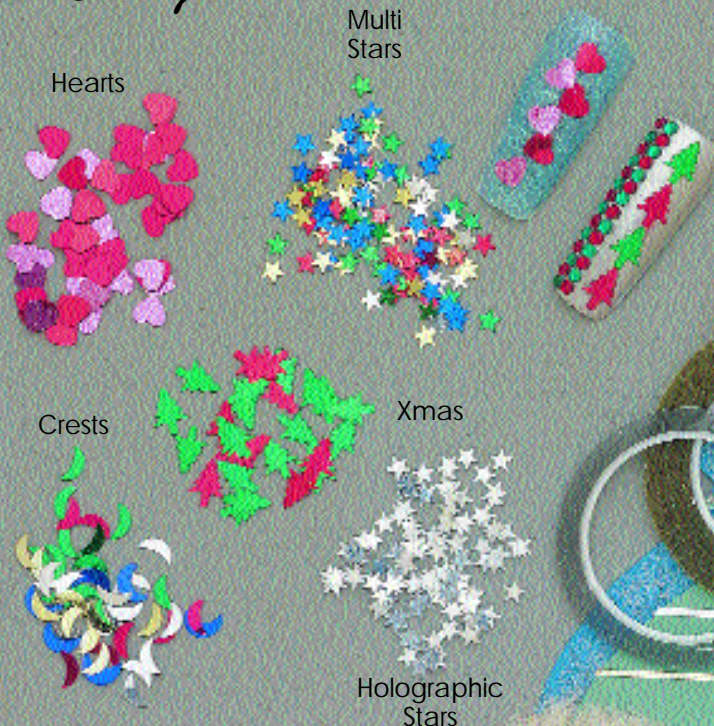

Nail Art

Mardi Gras

Lace

Heavy Metal

Striping Tape

- White Iris iridescent
- Black
- Red/Gold
- Black/Silver
- White
- Copper
- Silver Glitter
- Gold Glitter
- Silver
- Gold